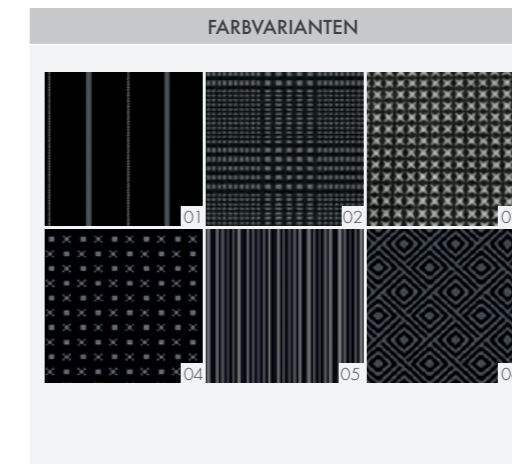

74367N..

fibreglass/steel/carbon  
pongee

**CARBON MAGIC XM BUSINESS**

UNI BLACK

74366N

fibreglass/steel/carbon  
pongee

VE 1 STÜCK

VE 1 STÜCK/DESIGN