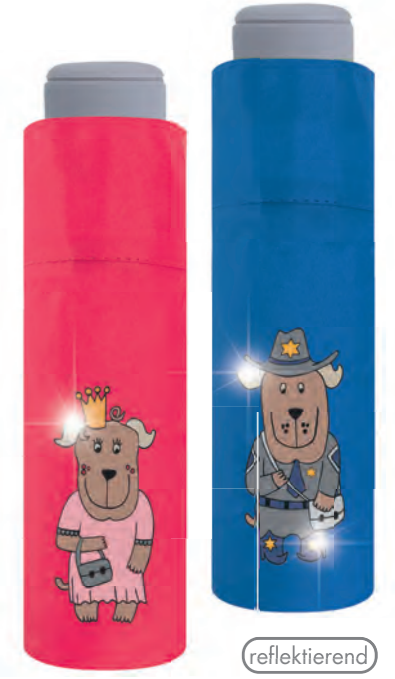

## KIDS UMBRELLAS – A GOOD MOOD ON A RAINY DAY

The funny umbrellas for kids with lots of colourful motifs ensure dry feet on rainy days and are sure to put a smile on everyone's face. The topic of safety in kid's umbrellas is a priority for us, therefore doppler offers reflective umbrellas, which fit perfectly into a schoolbag. Of course, we can't forget to mention the transparent umbrella, which ensures a clear all around view of traffic.

**KIDS MAXI**  
72670K01 BOYS  
72670K02 GIRLS  
fibreglass  
polyester

**KIDS MAXI DOTS**  
PRINTED  
72680D  
fibreglass  
polyester

**KIDS MINI DOTS**  
PRINTED  
72256D  
fibreglass  
polyester

**MINI LIGHT UP**  
72263R01 REFLEX BLUE  
72263R02 REFLEX PINK  
72263R03 REFLEX BLACK  
fibreglass/alu  
pongee