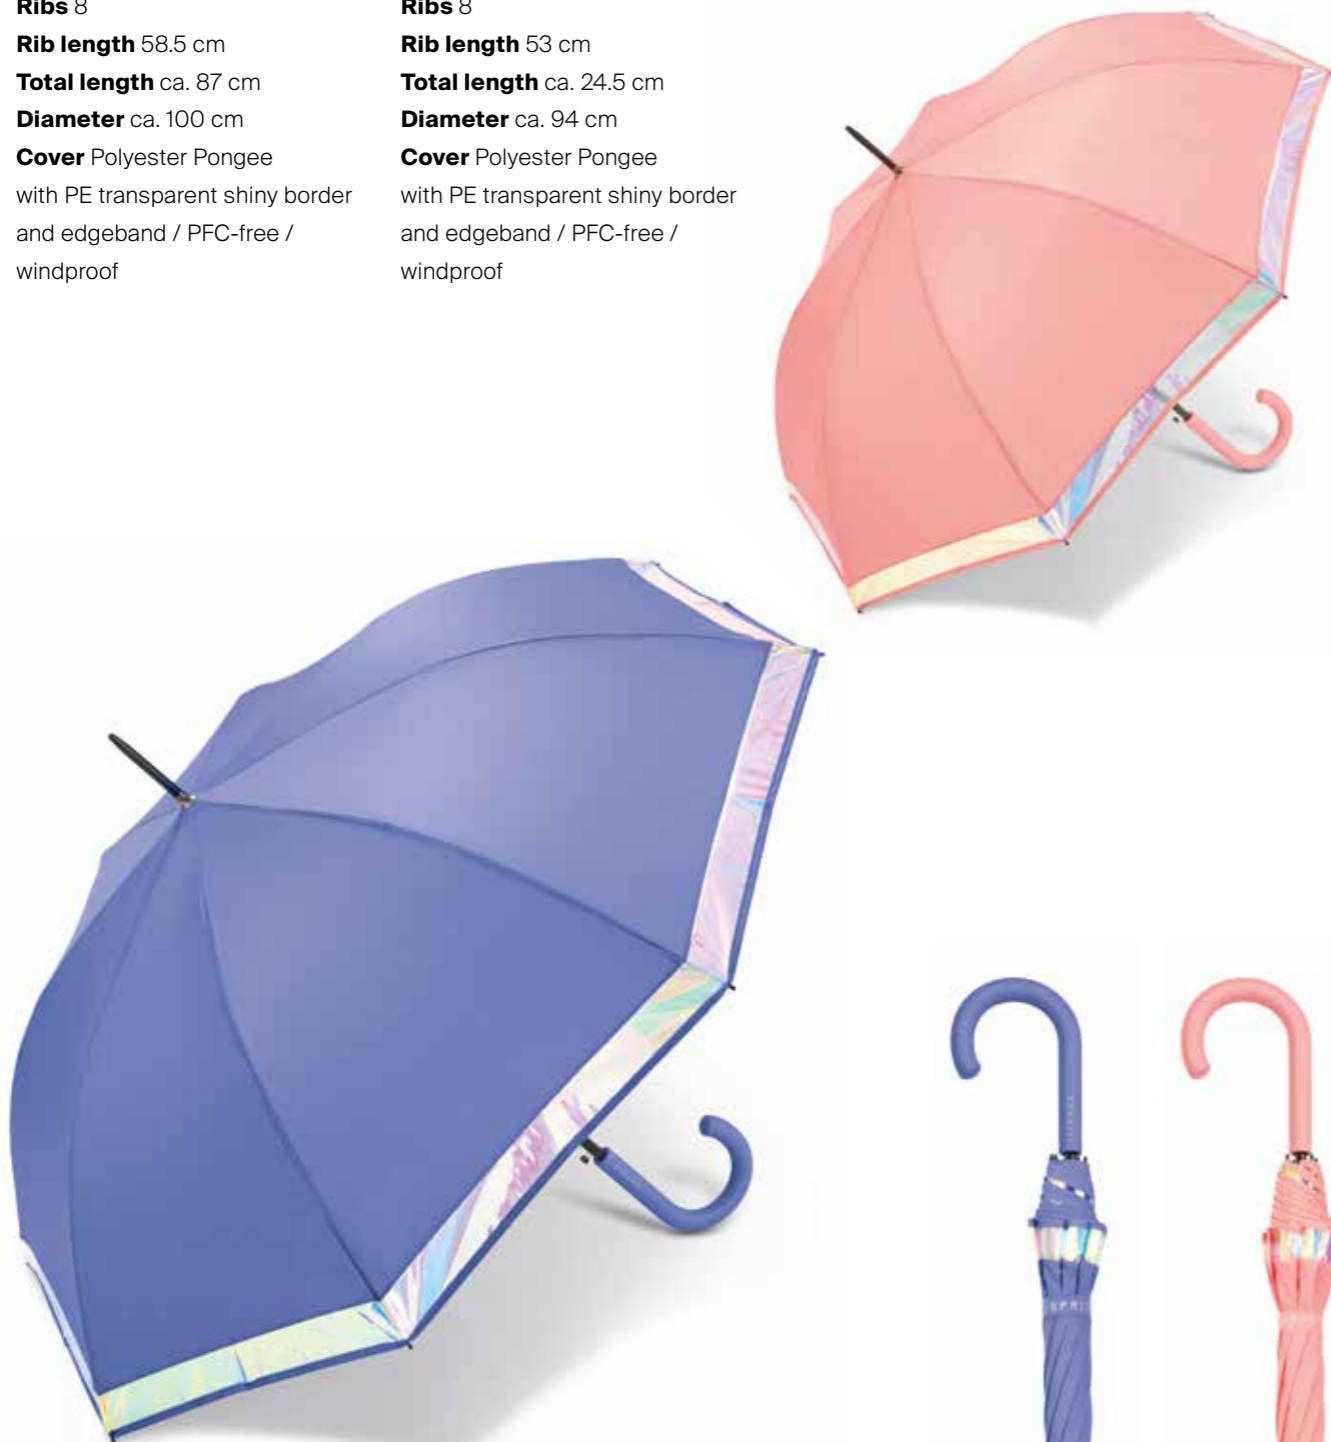

Shiny Border

Long AC

Weight ca. 410 g
Ribs 8
Rib length 58.5 cm
Total length ca. 87 cm
Diameter ca. 100 cm
Cover Polyester Pongee with PE transparent shiny border and edgeband / PFC-free / windproof

Mini Manual

Weight ca. 296 g
Ribs 8
Rib length 53 cm
Total length ca. 24.5 cm
Diameter ca. 94 cm
Cover Polyester Pongee with PE transparent shiny border and edgeband / PFC-free / windproof